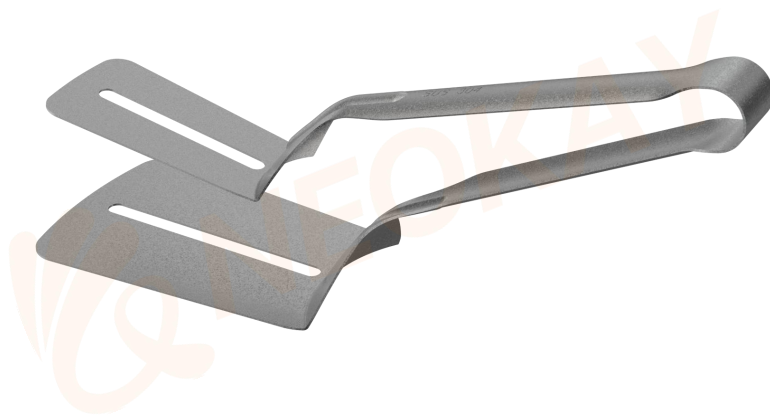

FEATURES

- Body: 06Cr19Ni10 Stainless Steel (304 Stainless Steel), 1.0mm
- technology: Snowflake grinding
- product feature: Anti-fall and wear

MODEL	PRODUCT NAME	 (cm)	 (cm)	 (mm)	 (Lt)	 (g)
CZ0090-0121	Shell barbecue clip	24*6.8	4.5	1.0	/	90

FEATURES

- Body: 06Cr19Ni10 Stainless Steel (304 Stainless Steel), 1.0mm
- technology: Snowflake grinding
- product feature: Anti-fall and wear

MODEL	PRODUCT NAME	 (cm)	 (cm)	 (mm)	 (Lt)	 (g)
CZ0090-0122	steak clamp	23.7*7.4	10.8	0.8	/	102