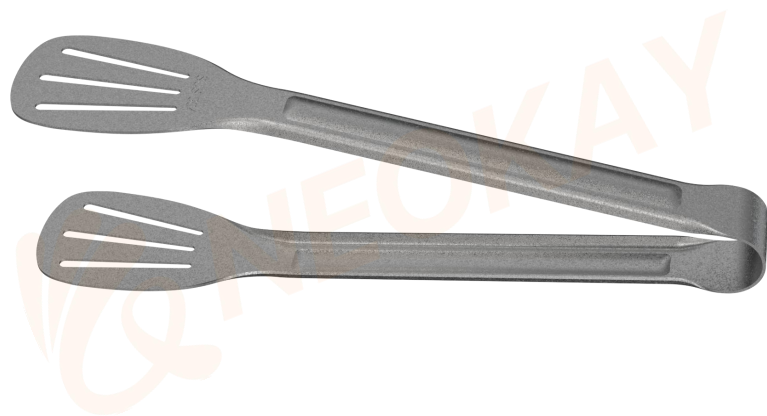

MODEL	PRODUCT NAME	 (cm)	 (cm)	 (mm)	 (Lt)	 (g)
CZ0090-0121	Shell barbecue clip	24*6.8	4.5	1.0	/	90

FEATURES

- Body: 06Cr19Ni10 Stainless Steel (304 Stainless Steel), 1.0mm
- technology: Snowflake grinding
- product feature: Anti-fall and wear