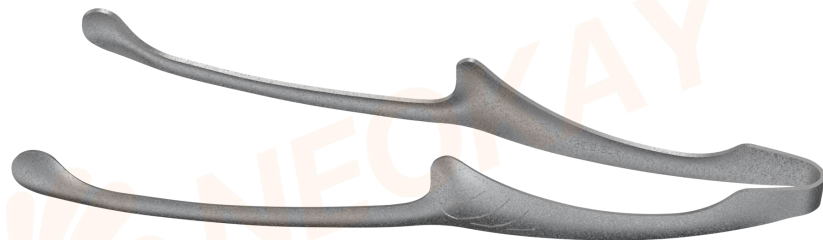

FEATURES

- Body: 06Cr19Ni10 Stainless Steel (304 Stainless Steel), 1.0mm
- technology: Snowflake grinding
- product feature: Anti-fall and wear

MODEL	PRODUCT NAME	 (cm)	 (cm)	 (mm)	 (Lt)	 (g)
CZ0090-0121	Shell barbecue clip	24*6.8	4.5	1.0	/	90

FEATURES

- Body: 06Cr19Ni10 Stainless Steel (304 Stainless Steel), 1.0mm
- technology: Snowflake grinding
- product feature: Anti-fall and wear

MODEL	PRODUCT NAME	 (cm)	 (cm)	 (mm)	 (Lt)	 (g)
CZ0090-0122	steak clamp	23.7*7.4	10.8	0.8	/	102

FEATURES

- Body: 06Cr19Ni10 Stainless Steel (304 Stainless Steel), 0.8mm
- technology: Snowflake grinding
- product feature: Anti-fall and wear

MODEL	PRODUCT NAME	 (cm)	 (cm)	 (mm)	 (Lt)	 (g)
CZ0090-0123	Round tip barbecue clip	25.4*7.7	3.3	1.5	/	71