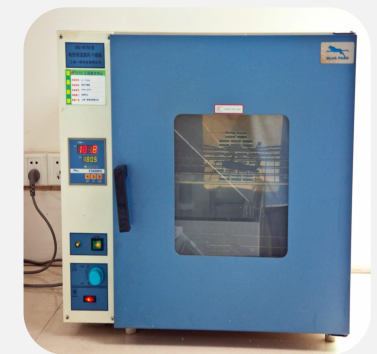

Metallographic Inlay Machine

Spectrometer

Handle Force Tester

Handle Torsion Tester

Salt Spray Test

Constant Temperature Heating Box

Vessel Fatigue Testing Machine

Ultrasonic Flaw Detector

Three Dimensional Number Reading Machine

Pressure Cap Switch Testing Machine

Simulation of Transport Shaking Table

Simulated Dishwashing Test Machine

NEOKAY is capable of raw material cutting, grinding and cleaning, extending, pot shaping, double-bottom welding and butt fusion welding, polishing and wire drawing, ultrasonic cleaning, assembly, heat shrink packing, and so on. The company has a complete quality control system to supervise the quality of raw materials and the whole production process.