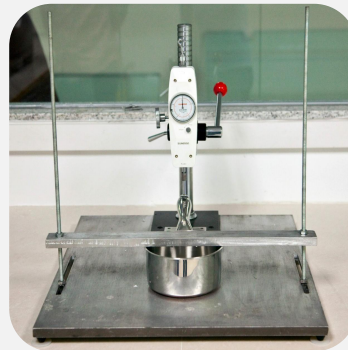

Handle Force Tester